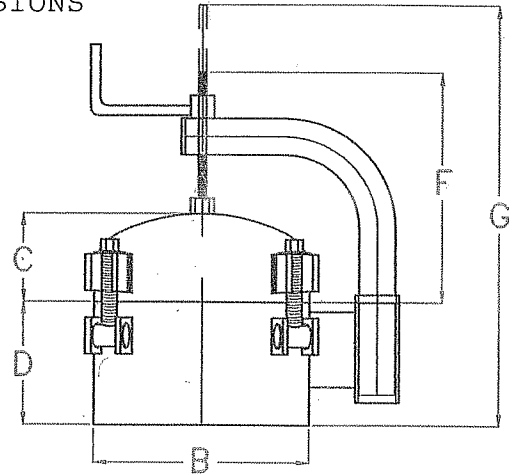

QUICKBOLT CLOSURE DIMENSIONS

150#

PIPE SIZE	A	B	C	D	E	F	G	NO. BOLTS AND SIZE	APPROX. WEIGHT LBS.
6"	10 5/8"	6 5/8"	3 1/2"	8"	10 3/16"	FITTED WITH HINGE		4 @ 1/2"	41
8"	12 5/8"	8 5/8"	4"	8"	11 7/8"	FITTED WITH HINGE		4 @ 1/2"	58
10"	14 3/4"	10 3/4"	4 15/16"	8"	13 11/16"	FITTED WITH HINGE		4 @ 1/2"	74
12"	17 3/4"	12 3/4"	5 7/16"	8"	15 15/16"	FITTED WITH HINGE		4 @ 3/4"	115
14"	19"	14"	5 3/4"	8"	17"	12 3/4"	23 9/16"	4 @ 3/4"	151
16"	21"	16"	6 1/4"	8"	18 11/16"	13 1/4"	24 1/16"	4 @ 3/4"	184
18"	23"	18"	6 3/4"	8"	22 1/8"	13 3/4"	24 9/16"	6 @ 3/4"	204
20"	25"	20"	7 1/4"	8"	26 3/16"	14 1/4"	25 1/16"	6 @ 3/4"	239
22"	27"	22"	7 3/4"	8"	28 3/16"	14 3/4"	25 9/16"	8 @ 3/4"	294
24"	30"	24"	8 1/4"	8"	30 11/16"	15 1/4"	26 1/16"	6 @ 1"	316
26"	32"	26"	8 13/16"	8"	32 11/16"	15 13/16"	26 5/8"	6 @ 1"	428
28"	34"	28"	9 5/16"	8"	34 11/16"	16 5/16"	27 1/8"	8 @ 1"	459
30"	36"	30"	9 13/16"	8"	36 11/16"	22 13/16"	37 5/8"	8 @ 1"	539
32"	38"	32"	10 5/16"	8"	38 11/16"	23 5/16"	38 1/8"	10 @ 1"	578
36"	42"	36"	11 5/16"	8"	42 11/16"	24 5/16"	39 1/8"	12 @ 1"	692
40"	48"	40"	12 3/8"	10"	48 11/16"	25 3/8"	42 3/16"	8 @ 1 1/4"	1002
42"	50"	42"	12 7/8"	10"	50 11/16"	25 7/8"	42 11/16"	10 @ 1 1/4"	1117
48"	56"	48"	14 3/8"	10"	56 11/16"	27 3/8"	44 3/16"	12 @ 1 1/4"	1359